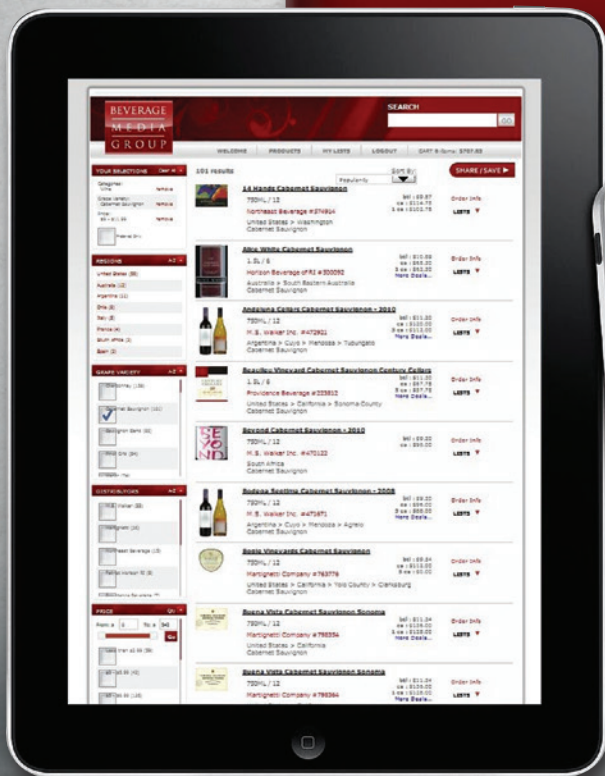

THE CELLAR

is now open on
theBeverageJournal.com

Product knowledge is just a touch away.
Subscribe to enter The Cellar.

Log on to www.thebeveragejournal.com/rhodeisland to use the enhanced, dynamic product search engine.